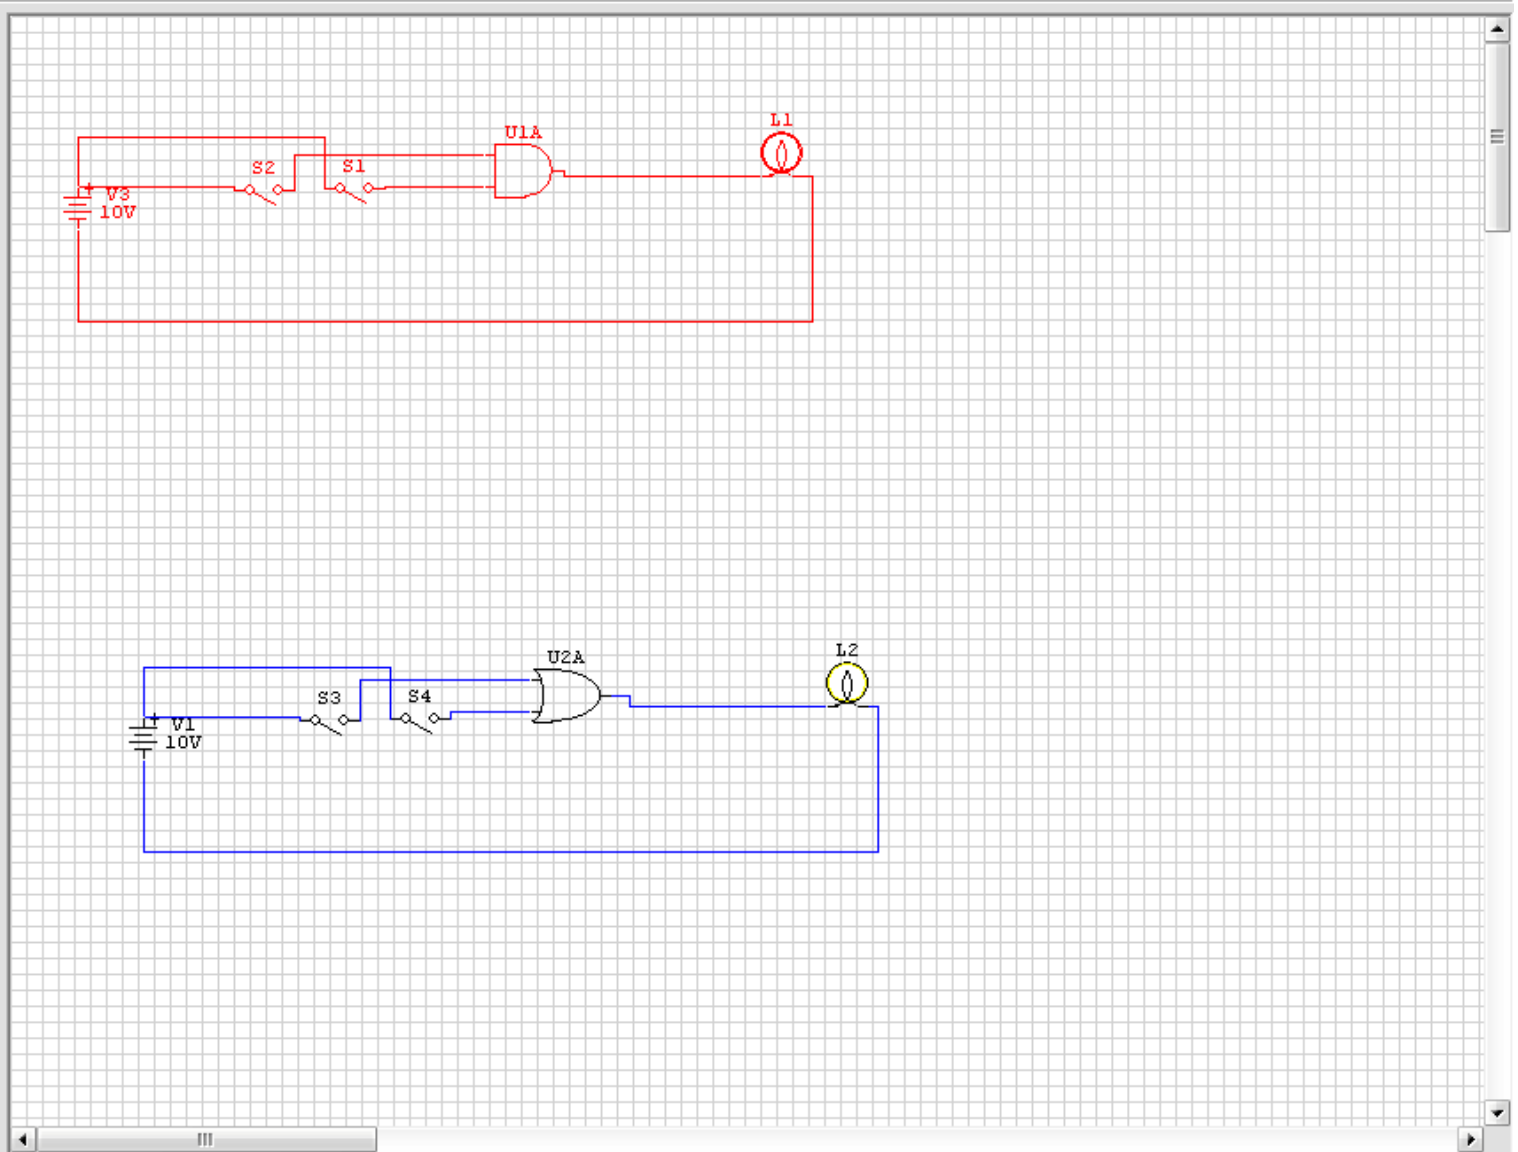

2In AND

Browse Search Digital

Hotkey... Place

- Lamp
- Logic Display
- StopLight
- Motors
- Optical
 - Opto Isolator
- Digital Basics
 - Buffers/Inverters
 - Flip-Flops
 - Gates
 - 2-In AND
 - 2-In NAND
 - 2-In NOR
 - 2-In OR
 - 2-In XNOR
 - 2-In XOR
 - 3-In AND
 - 3-In NAND
 - 3-In NOR
 - 3-In OR
 - 4-In AND
 - 4-In NAND
 - 4-In NOR

| Model | Description |
|-------|-------------|
|-------|-------------|

2In OR